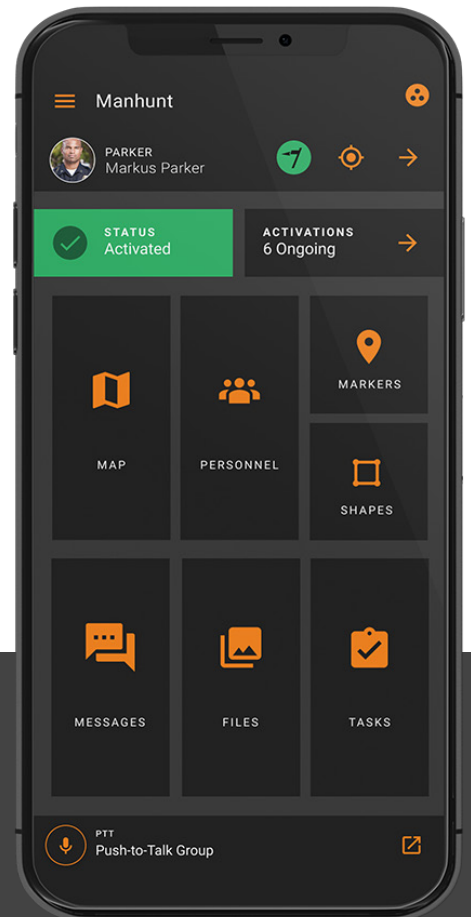

Communicate Collaborate Coordinate

Response is a low-cost, simple-to-use, web and mobile situational awareness platform for day-to-day and emergency operations.

Mapping, Information Sharing, Team Mobilization, Emergency Notification and integrated Push-to-Talk voice communications all in one deployable solution.

Scan code for more information.

“Response has significantly increased capacity with understanding our positioning to the challenges we are facing. It improved our operational safety and contributed to our mission’s success.”

– Minnesota State Patrol Captain

Platform Advantages

Decrease Response Times, Reduce Radio Traffic, Enhance Situational Awareness, and Increased Responder Safety