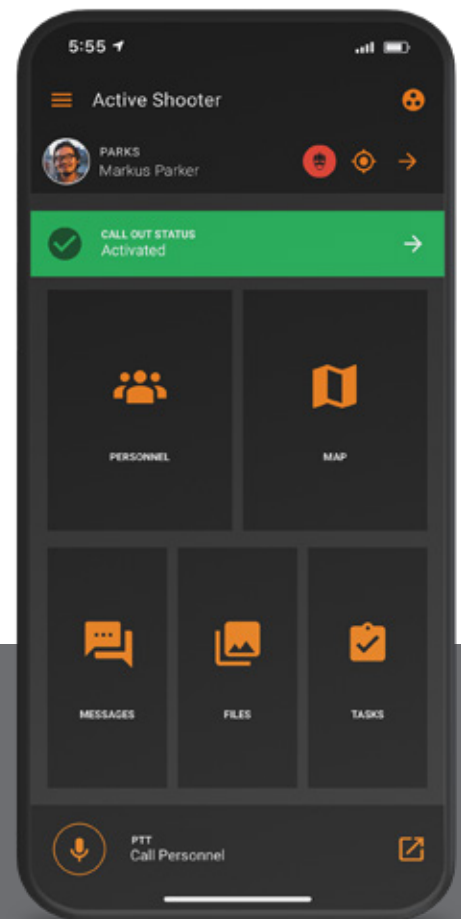

Communicate Collaborate Coordinate

Response is a low-cost, simple-to-use web and mobile situational awareness platform for day-to-day and emergency operations.

Mapping, Information Sharing, Team Mobilization, Emergency Notification, and Push-to-Talk Integration all in one deployable solution.

Advantages

- Decrease Response Times
- Near Real-Time Information Sharing
- Manage Multiple Operations
- Interoperability Among Disparent Groups

Intrepid **RESPONSE**

Locate

Geo-spatial solution features rich live mapping, view of all personnel, tagged assets, and markers in near real-time.

Features and Benefits

- Near real-time location of all team members
- Auto-Navigate to personnel and markers
- Channels allow multiple simultaneous operations
- Custom map markers and colors
- Define areas of interest
- Access web links directly from personnel and static markers

Connect

A multi-layered collaborative workspace that provides highly secure team communications and sharing of digital content on demand.

Features and Benefits

- Highly secure multi-media sharing of text, videos, photos, and documents
- Instant messaging with individuals or entire team
- Collaborative documents and white boards
- Automated Task Management