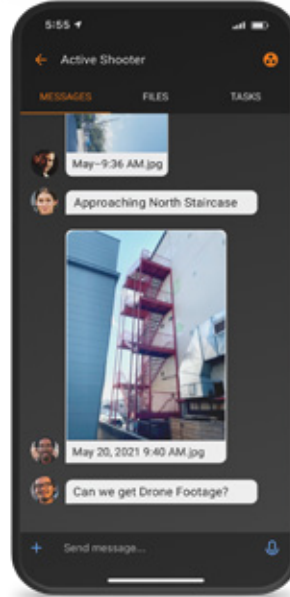

Advantages

- Decrease Response Times
- Near Real-Time Information Sharing
- Manage Multiple Operations
- Interoperability Among Disparent Groups

Intrepid **RESPONSE**

Locate

Geo-spatial solution features rich live mapping, view of all personnel, tagged assets, and markers in near real-time.

Features and Benefits

- Near real-time location of all team members
- Auto-Navigate to personnel and markers
- Channels allow multiple simultaneous operations
- Custom map markers and colors
- Define areas of interest
- Access web links directly from personnel and static markers

Connect

A multi-layered collaborative workspace that provides highly secure team communications and sharing of digital content on demand.

Features and Benefits

- Highly secure multi-media sharing of text, videos, photos, and documents
- Instant messaging with individuals or entire team
- Collaborative documents and white boards
- Automated Task Management