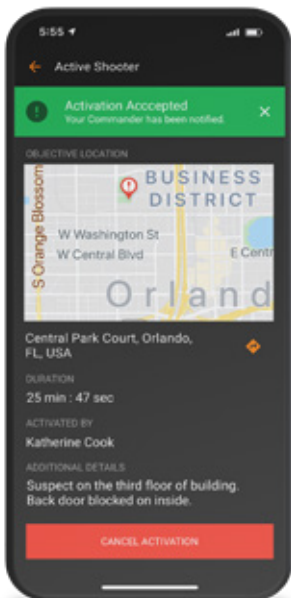

Features and Benefits

- Near real-time location of all team members
- Auto-Navigate to personnel and markers
- Channels allow multiple simultaneous operations
- Custom map markers and colors
- Define areas of interest
- Access web links directly from personnel and static markers

Connect

A multi-layered collaborative workspace that provides highly secure team communications and sharing of digital content on demand.

Features and Benefits

- Highly secure multi-media sharing of text, videos, photos, and documents
- Instant messaging with individuals or entire team
- Collaborative documents and white boards
- Automated Task Management

Activate

Simple-to-use emergency notification and response team mobilization tool.

Features and Benefits

- Persistent and loud notifications
- Users can accept or decline the activation
- Overrides phone sleep and do not disturb modes
- Receive critical information about the incident
- Auto-navigate to the incident location