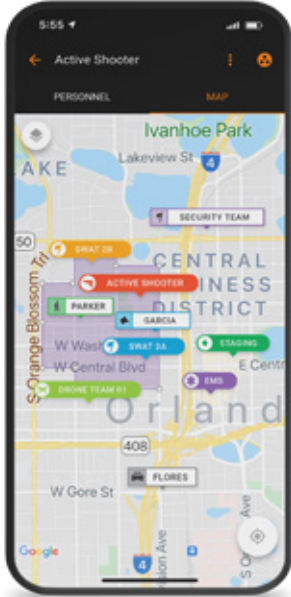

Advantages

- Decrease Response Times
- Near Real-Time Information Sharing
- Manage Multiple Operations
- Interoperability Among Disparent Groups

Intrepid **RESPONSE**

Locate

Geo-spatial solution features rich live mapping, view of all personnel, tagged assets, and markers in near real-time.

Features and Benefits

- Near real-time location of all team members
- Auto-Navigate to personnel and markers
- Channels allow multiple simultaneous operations
- Custom map markers and colors
- Define areas of interest
- Access web links directly from personnel and static markers