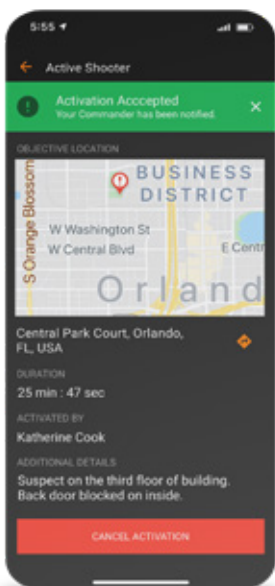

Features and Benefits

- Near real-time location of all team members
- Auto-Navigate to personnel and markers
- Channels allow multiple simultaneous operations
- Custom map markers and colors
- Define areas of interest
- Access web links directly from personnel and static markers

Connect

A multi-layered collaborative workspace that provides highly secure team communications and sharing of digital content on demand.

Features and Benefits

- Highly secure multi-media sharing of text, videos, photos, and documents
- Instant messaging with individuals or entire team
- Collaborative documents and white boards
- Automated Task Management

Activate

Simple-to-use emergency notification and response team mobilization tool.

Features and Benefits

- Persistent and loud notifications
- Users can accept or decline the activation
- Overrides phone sleep and do not disturb modes
- Receive critical information about the incident
- Auto-navigate to the incident location