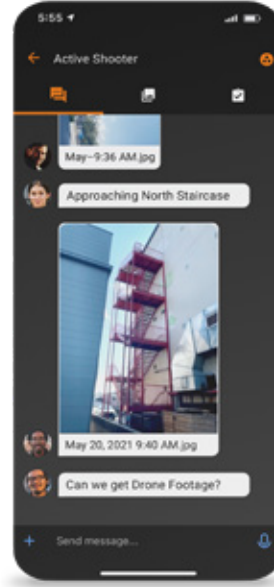

Advantages

- Decrease Response Times
- Real-Time Information Sharing
- Manage Multiple Operations
- Interoperability Among Disparent Groups

Intrepid **RESPONSE**

Locate

Geo-spatial solution features rich live mapping, view of all personnel, tagged assets, and markers in near real-time.

Features and Benefits

- Near real-time location of all team members
- Auto-Navigate to personnel and markers
- Channels allow multiple simultaneous operations
- Custom map markers and colors
- Define areas of interest
- Access web links directly from personnel and static markers

Connect

A multi-layered collaborative workspace that provides highly secure team communications and sharing of digital content on demand.

Features and Benefits

- Highly secure multi-media sharing of text, videos, photos, and documents
- Instant messaging with individuals or entire team
- Collaborative documents and white boards
- Automated Task Management