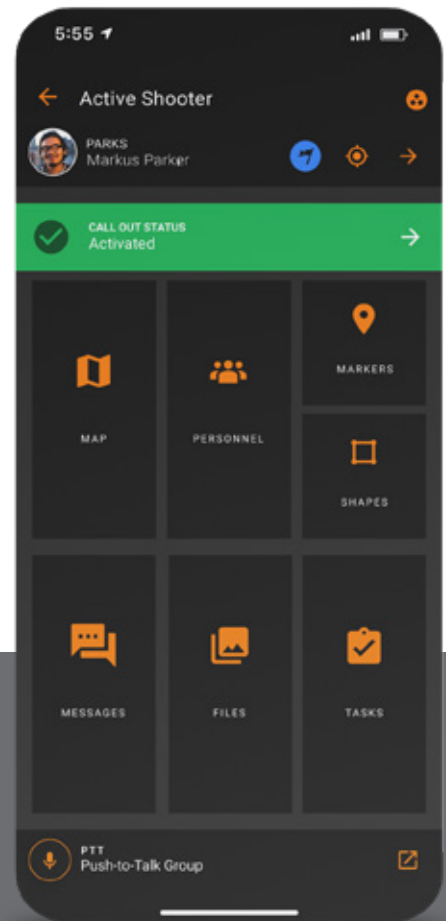

Communicate Collaborate Coordinate

Response is a low-cost, simple-to-use web and mobile situational awareness platform for day-to-day and emergency operations.

Mapping, Information Sharing, Team Mobilization, Emergency Notification, and Push-to-Talk Integration all in one deployable solution.

Advantages

- Decrease Response Times
- Real-Time Information Sharing
- Manage Multiple Operations
- Interoperability Among Disparent Groups

Intrepid **RESPONSE**

Locate

Geo-spatial solution features rich live mapping, view of all personnel, tagged assets, and markers in near real-time.

Features and Benefits

- Near real-time location of all team members
- Auto-Navigate to personnel and markers
- Channels allow multiple simultaneous operations
- Custom map markers and colors
- Define areas of interest
- Access web links directly from personnel and static markers

Connect

A multi-layered collaborative workspace that provides highly secure team communications and sharing of digital content on demand.

Features and Benefits

- Highly secure multi-media sharing of text, videos, photos, and documents
- Instant messaging with individuals or entire team
- Collaborative documents and white boards
- Automated Task Management