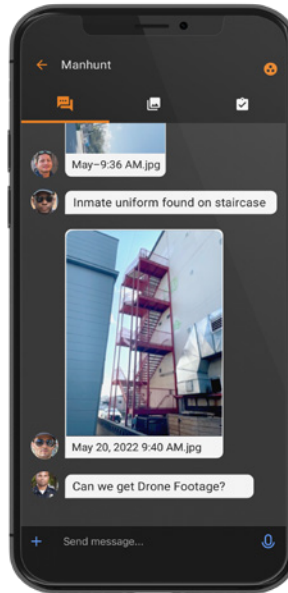

Plus: New Feature

Mobile Activation from Markers – Activate teams from anywhere. Select your team, set up vital details and monitor who accepts or declines the activation

Pair Activate with Locate:

Once a responder accepts the Activation, their current location is now visible on the Locate map

Easy 1,2,3 Mobile Team Activation

Set Vital Details

Select Your Team

Activate and Monitor

Connect

A multi-layered collaborative workspace that provides highly secure team communications and sharing of digital content on demand.

Push-to-Talk Integration with Leading PTT Solutions

Evoke calls directly from personnel markers to individuals or ad-hoc group

Customizable PTT button location

Locate

Geo-spatial solution with feature rich mapping. Monitor location of all personnel, tagged assets, and markers in near real-time.