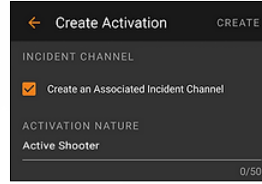

Plus: New Feature

Mobile Activation from Markers – Activate teams from anywhere. Select your team, set up vital details and monitor who accepts or declines the activation

Pair Activate with Locate:

Once a responder accepts the Activation, their current location is now visible on the Locate map

Easy 1,2,3 Mobile Team Activation

Set Vital Details

Select Your Team

Activate and Monitor

Connect

A multi-layered collaborative workspace that provides highly secure team communications and sharing of digital content on demand.