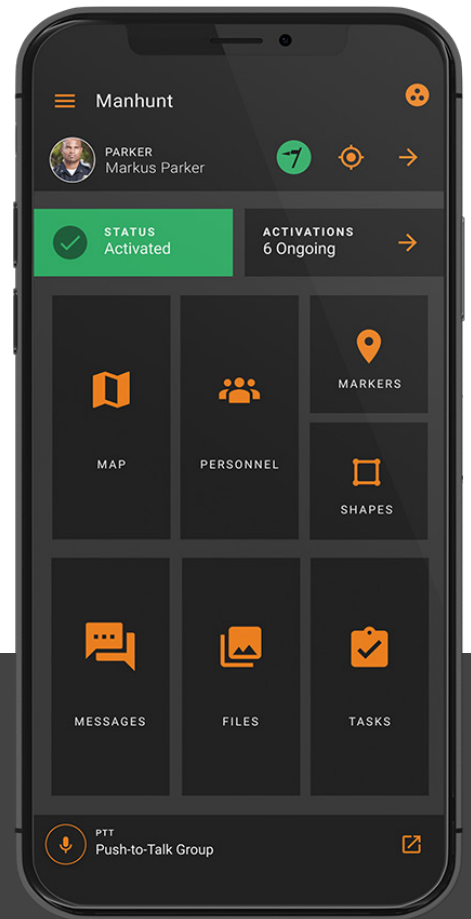

Communicate Collaborate Coordinate

Response is a low-cost, simple-to-use, web and mobile situational awareness platform for day-to-day and emergency operations.

Mapping, Information Sharing, Team Mobilization, Emergency Notification and integrated Push-to-Talk voice communications all in one deployable solution.

“Response has significantly increased capacity with understanding our positioning to the challenges we are facing. It improved our operational safety and contributed to our mission’s success.”

– Minnesota State Patrol Captain

Plus: New Feature

Mobile Activation from Markers – Activate teams from anywhere. Select your team, set up vital details and monitor who accepts or declines the activation

Pair Activate with Locate:

Once a responder accepts the Activation, their current location is now visible on the Locate map

Push-to-Talk Integration with Leading PTT Solutions

Evoke calls directly from personnel markers to individuals or ad-hoc group

Customizable PTT button location

Locate

Geo-spatial solution with feature rich mapping. Monitor location of all personnel, tagged assets, and markers in near real-time.