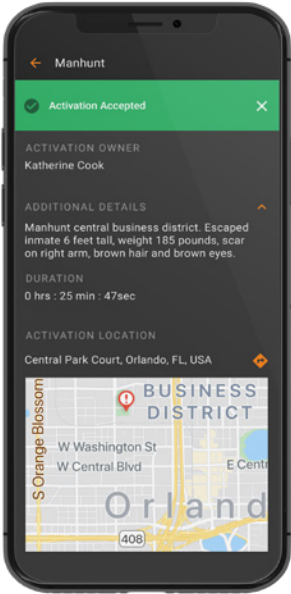

Intrepid **RESPONSE**

Activate

A simple-to-use web and mobile emergency notification and response team mobilization tool.

Features and Benefits

Persistent and loud notifications ensure the responder gets the request

Overrides phone sleep and do not disturb modes

Receive critical information and auto-navigation to the incident

Plus: New Feature

Mobile Activation from Markers – Activate teams from anywhere. Select your team, set up vital details and monitor who accepts or declines the activation

Pair Activate with Locate:

Once a responder accepts the Activation, their current location is now visible on the Locate map

Easy 1,2,3 Mobile Team Activation

Set Vital Details

Select Your Team

Activate and Monitor

Connect

A multi-layered collaborative workspace that provides highly secure team communications and sharing of digital content on demand.